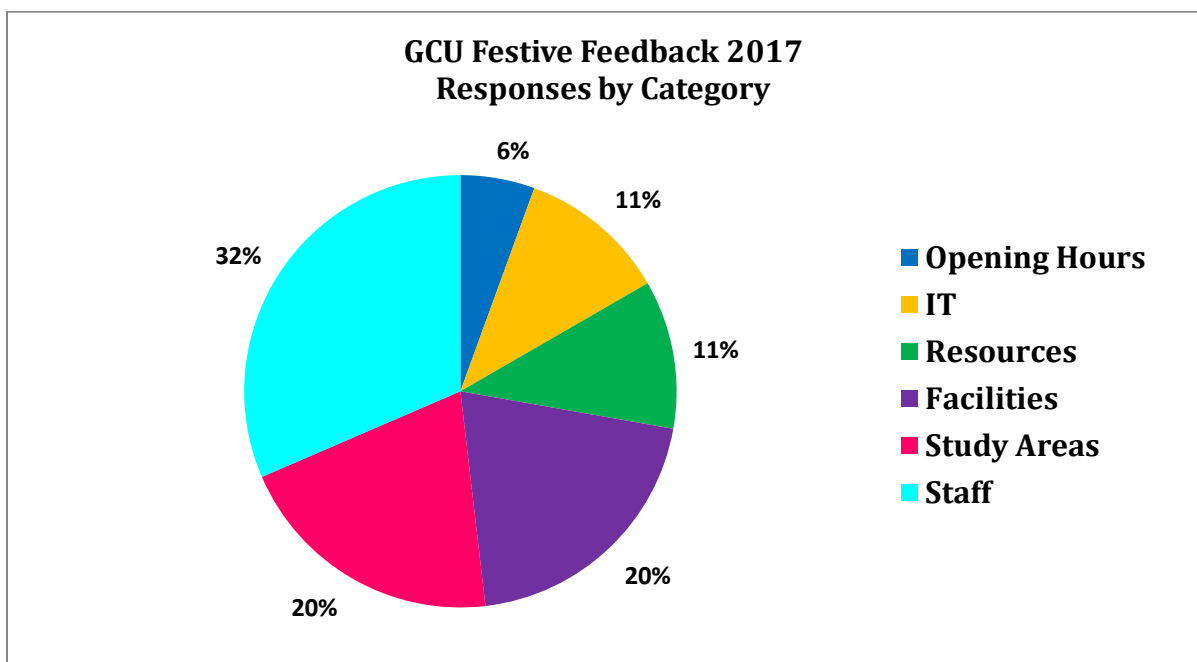

Library Festive Feedback December 2017

Summary

This year, Festive feedback ran for two weeks from Friday 1 to Friday 15 December. Students were asked to provide feedback on current library services and facilities, and to suggest any improvements or new services that they would like to see implemented.

There were 54 responses in total.

Response Overview

The 54 responses could be separated into six categories: Staff (17); Study Areas (11); Facilities (11); Resources (6); IT (6); and Opening Hours (3).

The top subjects of feedback were:

- Praise for staff members
- Requests for more study spaces (group work and silent work)
- Praise for current study areas
- Requests for self-catering facilities (kettle and microwaves)
- Complaints about temperature
- Requests for longer opening hours

Responses by Category

The following pie chart shows the percentage of feedback related to each category: